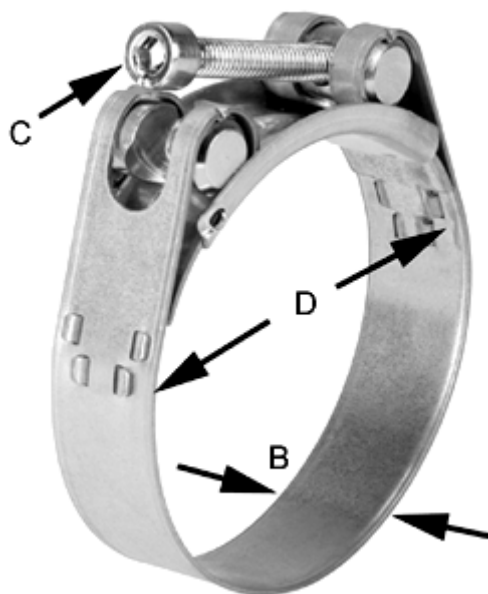

Data Sheet

Article number: 025927301156

Description: Heavy Duty Clamp GBS M 156/30 W1 ISK QRC

Measures

C (screw type) = ISK
Diameter D = 150-162
Width B = 30